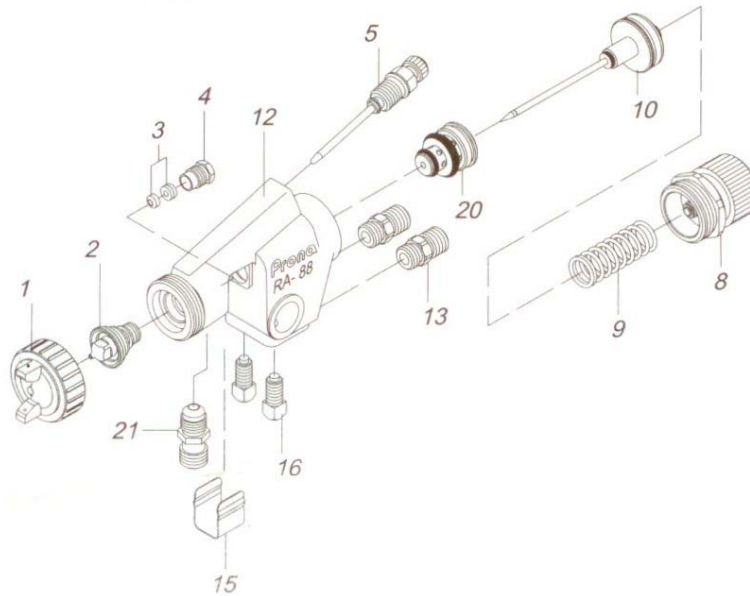

LARIUS

Apparecchi per Verniciatura
Paint spraying units

PARTS LIST

No.	Description	Q'ty
1	Air cap set	1
2	Fluid nozzle	1
3	Fluid needle packing	2
4	Fluid needle packing screw	1
5	Pattern adjusting valve set	1
6	Piston packing	1
7	Piston	1
8	Fluid adjusting knob	1
9	Piston spring	1
10	Fluid needle set	1
12	Gun body	1
13	Air connector	2
15	Cover	1
16	Bolt	2
20	Air valve seat set	1
21	Fluid connector	2